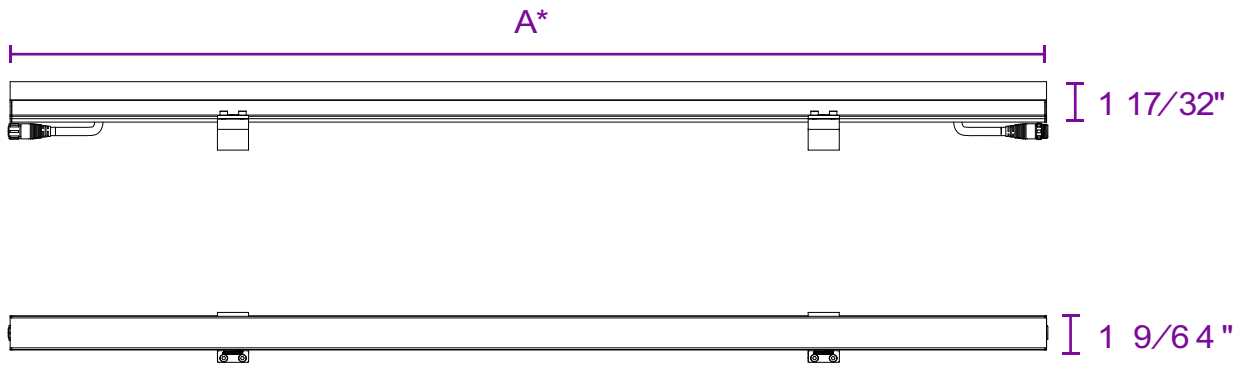

General

Control	External DMX512/RDM
Color Depth	256

Physical

Size	1 17/32" x 1 9/64"
Body	Aluminum Extrusion
Connections	IP67 Connector
Working Temperature	-13 °F ~ 122°F
Protection Class	IP67

* Product lengths may vary. For details, see the technical drawing section.

Optical

Luminous Flux	1750lm*
Viewing Angle	120°

* Lumen value is given when all LEDs are at full power.

Electrical

Power	10 ~ 20W*
Operating Voltage	24VDC

* Power consumption may vary with product length and pixel structure.

Technical Drawing

AR-Line MC

- *A $4 \frac{59}{64}''$
- $9 \frac{27}{32}''$
- $14 \frac{49}{64}''$
- $19 \frac{11}{16}''$
- $24 \frac{39}{64}''$
- $78 \frac{47}{64}''$

Options

All dimensions are in inches