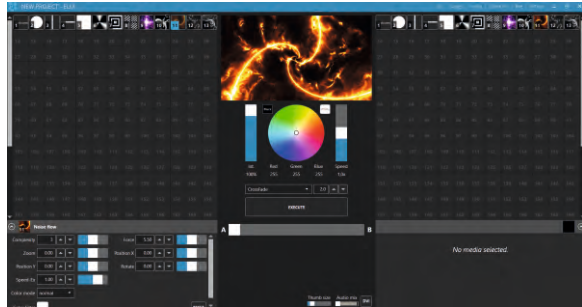

M4 Allen Key

Connection Diagram

AR-Line MC

ENTTEC ELM, MADRIX 5 or any ArtNET Control Software

CAT6

ArtNET DMX Controller

↑ Indoor
↓ Outdoor