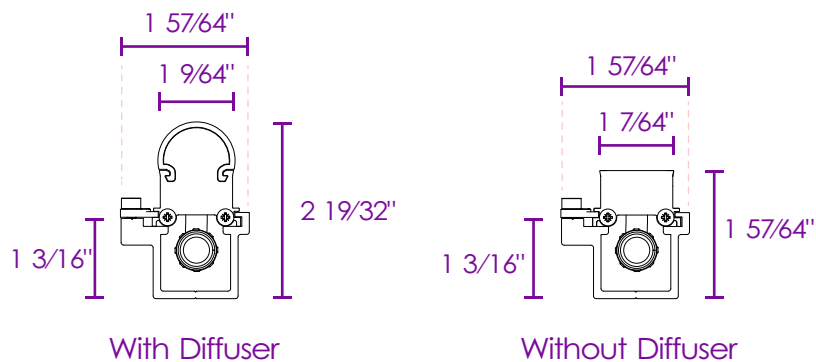

General

Control	External DMX512/RDM
Color Depth	256

Physical

Size	1 17/32" x 1 9/64"
Body	Aluminum Extrusion
Connections	IP67 Connector
Working Temperature	-13 °F ~ 122°F
Protection Class	IP67

* Product lengths may vary. For details, see the technical drawing section.

Optical

Luminous Flux	1750lm*
Viewing Angle	120°

* Lumen value is given when all LEDs are at full power.

Electrical

Power	10 ~ 20W*
Operating Voltage	24VDC

* Power consumption may vary with product length and pixel structure.

Technical Drawing

AR-Line MC

- *A $4 \frac{59}{64}''$
- $9 \frac{27}{32}''$
- $14 \frac{49}{64}''$
- $19 \frac{11}{16}''$
- $24 \frac{39}{64}''$
- $78 \frac{47}{64}''$

Options

All dimensions are in inches