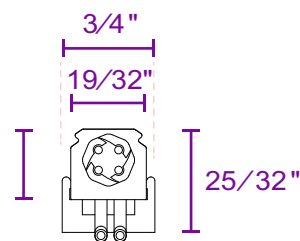

Technical Specifications

AR-Slim Line

General

Control	External DMX512/RDM
Color Depth	256

Physical

Size	45/64" x 19/32"
Body	Aluminum Extrusion
Connections	IP67 Connector
Working Temperature	-13 °F ~ 122°F
Protection Class	IP67

* Product lengths may vary. For details, see the technical drawing section.

Optical

Luminous Flux	1250lm*
Viewing Angle	140°

* Lumen value is given when all LEDs are at full power.

Electrical

Power	10W*
Operating Voltage	24VDC

* Power consumption may vary with product length and pixel structure.

Technical Drawing

AR-Slim Line

- *A 4 59/64"
- 9 27/32"
- 14 49/64"
- 19 11/16"
- 24 39/64"
- 78 47/64"

Options

With Diffuser

Without Diffuser

All dimensions are in inches

Accessories

AR-Slim Line

Connection Accessories

Extension cable

Input cable

Mounting Accessories

Standard mounting bracket