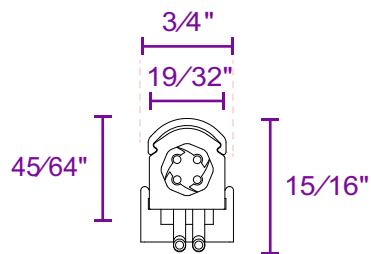

Technical Specifications

AR-Slim Line

General

Control	External DMX512/RDM
Color Depth	256

Physical

Size	45/64" x 19/32"
Body	Aluminum Extrusion
Connections	IP67 Connector
Working Temperature	-13 °F ~ 122°F
Protection Class	IP67

* Product lengths may vary. For details, see the technical drawing section.

Optical

Luminous Flux	1250lm*
Viewing Angle	140°

* Lumen value is given when all LEDs are at full power.

Electrical

Power	10W*
Operating Voltage	24VDC

* Power consumption may vary with product length and pixel structure.

Technical Drawing

AR-Slim Line

- *A 4 59/64"
- 9 27/32"
- 14 49/64"
- 19 11/16"
- 24 39/64"
- 78 47/64"

Options

With Diffuser

Without Diffuser

All dimensions are in inches

Accessories

AR-Slim Line

Connection Accessories

Extension cable

Input cable

Mounting Accessories

Standard mounting bracket