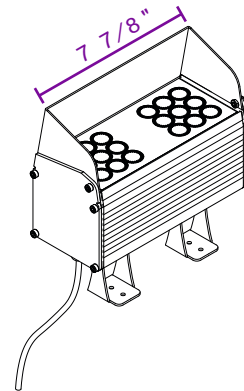

## Physical

Size	3 11/32" x 3 11/32"
Body	Aluminum Extrusion
Connections	IP67 Connector
Working Temperature	-13 °F ~ 122°F
Protection Class	IP67

\* Product lengths may vary. For details, see the technical drawing section.

## Optical

Luminous Flux	(*) 2160lm, 4320lm, 6480lm, 8640lm
Beam Angle	10°, 25°, 45°, 60°, 10°x35°, 10°x60°

\* Lumen values are given for WOX1, WOX2, WOX3, and WOX4, respectively.

# Technical Drawing

SACRA 1 DALI/ON-OFF

Sacra 1

Sacra 2

Sacra 3

Sacra 4

## Options

With antiglare

Without antiglare

All dimensions are in inches