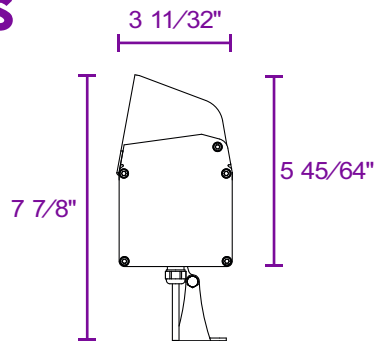

## Physical

Size	3 11/32" x 3 11/32"
Body	Aluminum Extrusion
Connections	IP67 Connector
Working Temperature	-13 °F ~ 122°F
Protection Class	IP67

\* Product lengths may vary. For details, see the technical drawing section.

# Technical Drawing

SACRA 1 DALI/ON-OFF

Sacra 1

Sacra 2

Sacra 3

Sacra 4

## Options

With antiglare

Without antiglare

All dimensions are in inches