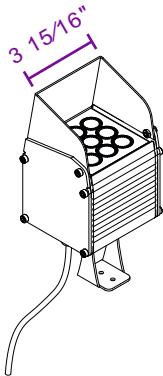

## Physical

Size	3 11/32" x 3 11/32"
Body	Aluminum Extrusion
Connections	IP67 Connector
Working Temperature	-13 °F ~ 122°F
Protection Class	IP67

\* Product lengths may vary. For details, see the technical drawing section.

## Optical

Luminous Flux	(*) 2160lm, 4320lm, 6480lm, 8640lm
Beam Angle	10°, 25°, 45°, 60°, 10°x35°, 10°x60°

\* Lumen values are given for WOX1, WOX2, WOX3, and WOX4, respectively.

# Technical Drawing

SACRA 1 DALI/ON-OFF

Sacra 1

Sacra 2

Sacra 3

Sacra 4

## Options

With antiglare

Without antiglare

All dimensions are in inches