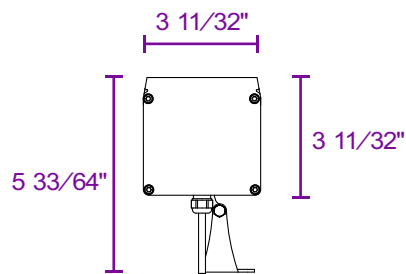

## Physical

Size	3 11/32" x 3 11/32"
Body	Aluminum Extrusion
Connections	IP67 Connector
Working Temperature	-13 °F ~ 122°F
Protection Class	IP67

\* Product lengths may vary. For details, see the technical drawing section.

## Optical

Luminous Flux	(*) 2160lm, 4320lm, 6480lm, 8640lm
Beam Angle	10°, 25°, 45°, 60°, 10°x35°, 10°x60°

\* Lumen values are given for WOX1, WOX2, WOX3, and WOX4, respectively.

# Technical Drawing

SACRA 1 DALI/ON-OFF

Sacra 1

Sacra 2

Sacra 3

Sacra 4

## Options

With antiglare

Without antiglare

All dimensions are in inches