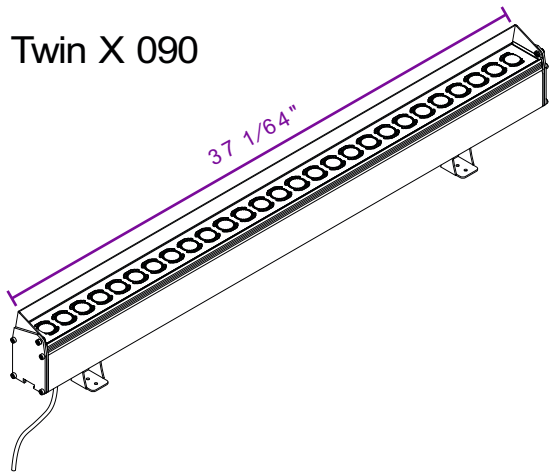

* Product lengths may vary. For details, see the technical drawing section.

Optical

Luminous Flux	(*) 2160lm, 4320lm, 6480lm, 8640lm
Beam Angle	10°, 25°, 45°, 60°, 10°x35°, 10°x60°

* Lumen values are given for Wash X 030, Wash X 060, Wash X 090 and Wash X 120, respectively.

Twin X 090

Twin X 120

Options

With antiglare

Without antiglare

All dimensions are in inches

Accessories

Twin X DALI/ON-OFF