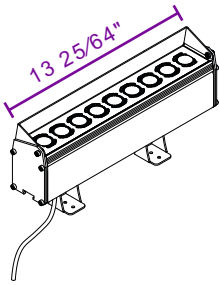

It is compatible with various architectural structures with its wide lens options

Technical Specifications

Twin X DALI/ON-OFF

General

Control	DALI or ON-OFF
Color Depth	256

Physical

Size	2 23/64" x 2 61/64"
Body	Aluminum Extrusion
Connections	IP67 Connector
Working Temperature	-13 °F ~ 122°F
Protection Class	IP67

* Product lengths may vary. For details, see the technical drawing section.

Optical

Luminous Flux	(*) 2160lm, 4320lm, 6480lm, 8640lm
Beam Angle	10°, 25°, 45°, 60°, 10°x35°, 10°x60°

* Lumen values are given for Wash X 030, Wash X 060, Wash X 090 and Wash X 120, respectively.

Electrical

Power	(*) 18W, 36W, 54W, 72W
Operating Voltage	110/220VAC

Effective solution for historical building lighting with shades of white color

Technical Drawing

Twin X DALI/ON-OFF

Twin X 030

Twin X 060

Twin X 090

Twin X 120

Options

With antiglare

Without antiglare

All dimensions are in inches

Accessories

Twin X DALI/ON-OFF