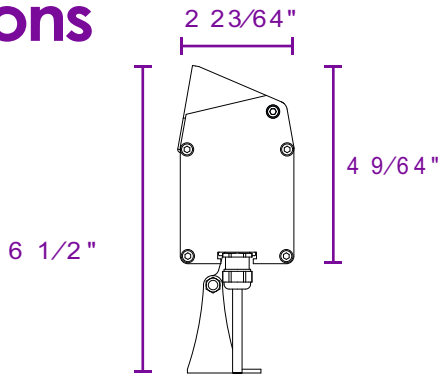

It is compatible with various architectural structures with its wide lens options

Technical Specifications

Twin X DALI/ON-OFF

General

Control	DALI or ON-OFF
Color Depth	256

Physical

Size	2 23/64" x 2 61/64"
Body	Aluminum Extrusion
Connections	IP67 Connector
Working Temperature	-13 °F ~ 122°F
Protection Class	IP67

* Product lengths may vary. For details, see the technical drawing section.

Optical

Luminous Flux	(*) 2160lm, 4320lm, 6480lm, 8640lm
Beam Angle	10°, 25°, 45°, 60°, 10°x35°, 10°x60°

* Lumen values are given for Wash X 030, Wash X 060, Wash X 090 and Wash X 120, respectively.

Electrical

Power	(*) 18W, 36W, 54W, 72W
Operating Voltage	110/220VAC

Effective solution for historical building lighting with shades of white color

Technical Drawing

Twin X DALI/ON-OFF

Twin X 030

Twin X 060

Twin X 090

Twin X 120

Options

With antiglare

Without antiglare

All dimensions are in inches

Accessories

Twin X DALI/ON-OFF