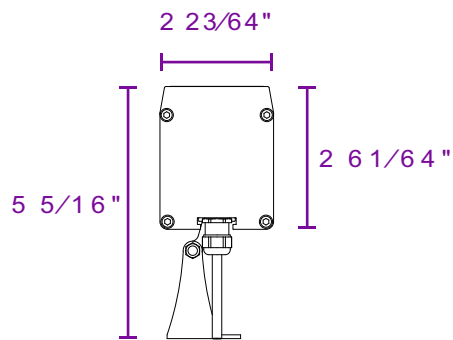

It is compatible with various architectural structures with its wide lens options

Technical Specifications

Twin X DALI/ON-OFF

General

Control	DALI or ON-OFF
Color Depth	256

Physical

Size	2 23/64" x 2 61/64"
Body	Aluminum Extrusion
Connections	IP67 Connector
Working Temperature	-13 °F ~ 122°F
Protection Class	IP67

* Product lengths may vary. For details, see the technical drawing section.

Optical

Luminous Flux	(*) 2160lm, 4320lm, 6480lm, 8640lm
Beam Angle	10°, 25°, 45°, 60°, 10°x35°, 10°x60°

* Lumen values are given for Wash X 030, Wash X 060, Wash X 090 and Wash X 120, respectively.

Twin X 090

Twin X 120

Options

With antiglare

Without antiglare

All dimensions are in inches

Accessories

Twin X DALI/ON-OFF

Connection Accessories

Extension cable

Input cable

Mounting Accessories

Mounting bracket

Socket Pliers

M4 Allen Key

Connection Diagram