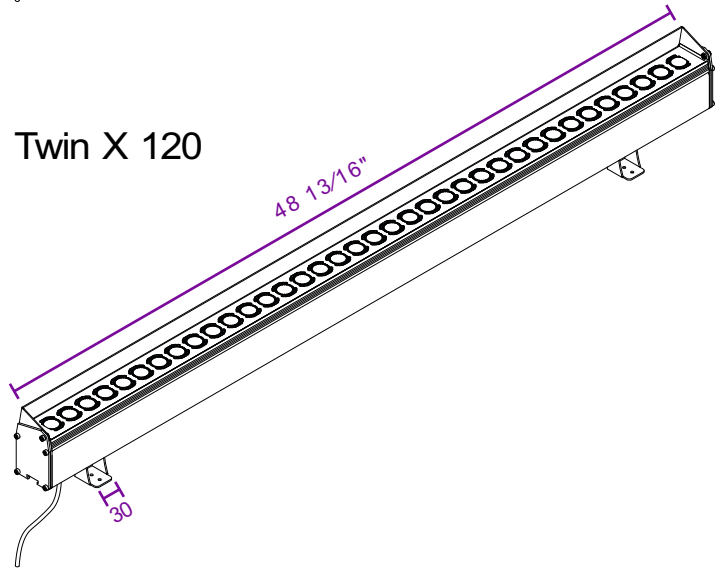

It is compatible with various architectural structures with its wide lens options

Technical Specifications

Twin X DALI/ON-OFF

General

Control	DALI or ON-OFF
Color Depth	256

Physical

Size	2 23/64" x 2 61/64"
Body	Aluminum Extrusion
Connections	IP67 Connector
Working Temperature	-13 °F ~ 122°F
Protection Class	IP67

* Product lengths may vary. For details, see the technical drawing section.

Optical

Luminous Flux	(*) 2160lm, 4320lm, 6480lm, 8640lm
Beam Angle	10°, 25°, 45°, 60°, 10°x35°, 10°x60°

* Lumen values are given for Wash X 030, Wash X 060, Wash X 090 and Wash X 120, respectively.

Twin X 090

Twin X 120

Options

With antiglare

Without antiglare

All dimensions are in inches

Accessories

Twin X DALI/ON-OFF