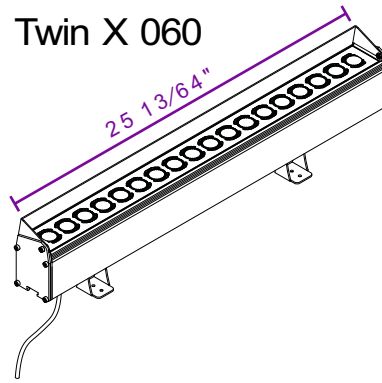

* Product lengths may vary. For details, see the technical drawing section.

Optical

Luminous Flux	(*) 2160lm, 4320lm, 6480lm, 8640lm
Beam Angle	10°, 25°, 45°, 60°, 10°x35°, 10°x60°

* Lumen values are given for Wash X 030, Wash X 060, Wash X 090 and Wash X 120, respectively.

Twin X 090

Twin X 120

Options

With antiglare

Without antiglare

All dimensions are in inches

Accessories

Twin X DALI/ON-OFF