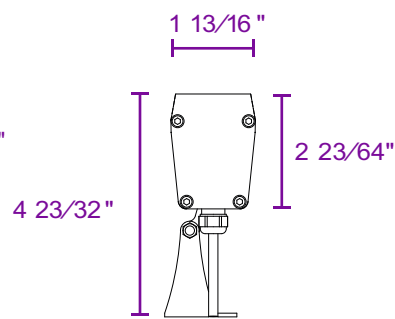

Technical Specifications

Twin M DALI/ON-OFF

General

Control	DALI or ON-OFF
Color Depth	256

Physical

Size	2 23/64" x 2 61/64"
Body	Aluminum Extrusion
Connections	IP67 Connector
Working Temperature	-13 °F ~ 122°F
Protection Class	IP67

* Product lengths may vary. For details, see the technical drawing section.

Optical

Luminous Flux	(*) 2160lm, 4320lm, 6480lm, 8640lm
Beam Angle	10°, 25°, 45°, 60°, 10°x35°, 10°x60°

* Lumen values are given for Wash X 030, Wash X 060, Wash X 090 and Wash X 120, respectively.

Twin M 090

Twin M 120

Options

With antiglare

Without antiglare

All dimensions are in inches

Accessories

Twin M DALI/ON-OFF

Connection Accessories

Extension cable

Input cable

Mounting Accessories

Mounting bracket

Socket Pliers

M4 Allen Key

Connection Diagram