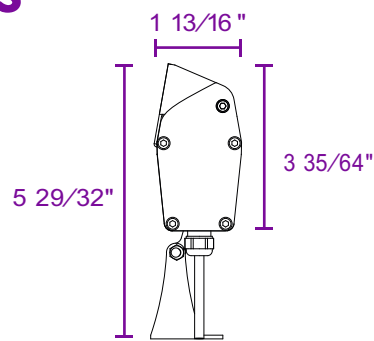

Technical Specifications

Twin M DALI/ON-OFF

General

Control	DALI or ON-OFF
Color Depth	256

Physical

Size	2 23/64" x 2 61/64"
Body	Aluminum Extrusion
Connections	IP67 Connector
Working Temperature	-13 °F ~ 122°F
Protection Class	IP67

* Product lengths may vary. For details, see the technical drawing section.

Optical

Luminous Flux	(*) 2160lm, 4320lm, 6480lm, 8640lm
Beam Angle	10°, 25°, 45°, 60°, 10°x35°, 10°x60°

* Lumen values are given for Wash X 030, Wash X 060, Wash X 090 and Wash X 120, respectively.

Electrical

Power	(*) 18W, 36W, 54W, 72W
Operating Voltage	110/220VAC

Effective solution for historical building
lighting with shades of white color

Technical Drawing

Twin M DALI/ON-OFF

Twin M 030

Twin M 060

Twin M 090

Twin M 120

Options

With antiglare

Without antiglare

All dimensions are in inches

Accessories

Twin M DALI/ON-OFF