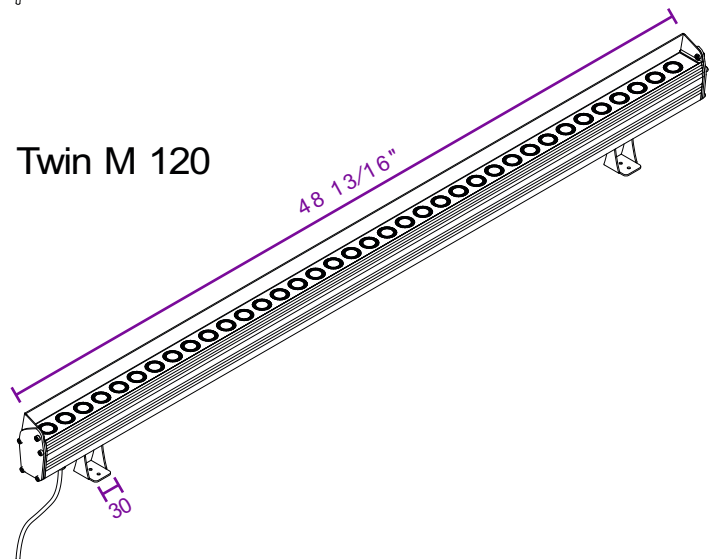

Technical Specifications

Twin M DALI/ON-OFF

General

Control	DALI or ON-OFF
Color Depth	256

Physical

Size	2 23/64" x 2 61/64"
Body	Aluminum Extrusion
Connections	IP67 Connector
Working Temperature	-13 °F ~ 122°F
Protection Class	IP67

* Product lengths may vary. For details, see the technical drawing section.

Optical

Luminous Flux	(*) 2160lm, 4320lm, 6480lm, 8640lm
Beam Angle	10°, 25°, 45°, 60°, 10°x35°, 10°x60°

* Lumen values are given for Wash X 030, Wash X 060, Wash X 090 and Wash X 120, respectively.

Electrical

Power	(*) 18W, 36W, 54W, 72W
Operating Voltage	110/220VAC

Effective solution for historical building
lighting with shades of white color

Technical Drawing

Twin M DALI/ON-OFF

Twin M 030

Twin M 060

Twin M 090

Twin M 120

Options

With antiglare

Without antiglare

All dimensions are in inches

Accessories

Twin M DALI/ON-OFF