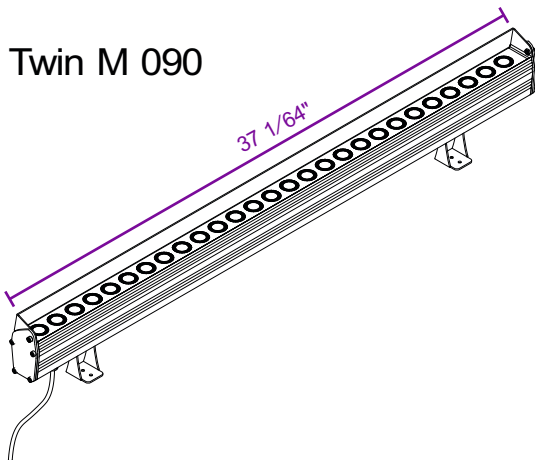

Technical Specifications

Twin M DALI/ON-OFF

General

Control	DALI or ON-OFF
Color Depth	256

Physical

Size	2 23/64" x 2 61/64"
Body	Aluminum Extrusion
Connections	IP67 Connector
Working Temperature	-13 °F ~ 122°F
Protection Class	IP67

* Product lengths may vary. For details, see the technical drawing section.

Optical

Luminous Flux	(*) 2160lm, 4320lm, 6480lm, 8640lm
Beam Angle	10°, 25°, 45°, 60°, 10°x35°, 10°x60°

* Lumen values are given for Wash X 030, Wash X 060, Wash X 090 and Wash X 120, respectively.

Twin M 090

Twin M 120

Options

With antiglare

Without antiglare

All dimensions are in inches

Accessories

Twin M DALI/ON-OFF