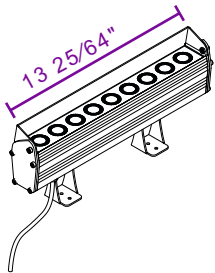

Technical Specifications

Twin M DALI/ON-OFF

General

Control	DALI or ON-OFF
Color Depth	256

Physical

Size	2 23/64" x 2 61/64"
Body	Aluminum Extrusion
Connections	IP67 Connector
Working Temperature	-13 °F ~ 122°F
Protection Class	IP67

* Product lengths may vary. For details, see the technical drawing section.

Optical

Luminous Flux	(*) 2160lm, 4320lm, 6480lm, 8640lm
Beam Angle	10°, 25°, 45°, 60°, 10°x35°, 10°x60°

* Lumen values are given for Wash X 030, Wash X 060, Wash X 090 and Wash X 120, respectively.

Electrical

Power	(*) 18W, 36W, 54W, 72W
Operating Voltage	110/220VAC

Effective solution for historical building
lighting with shades of white color

Technical Drawing

Twin M DALI/ON-OFF

Twin M 030

Twin M 060

Twin M 090

Twin M 120

Options

With antiglare

Without antiglare

All dimensions are in inches

Accessories

Twin M DALI/ON-OFF