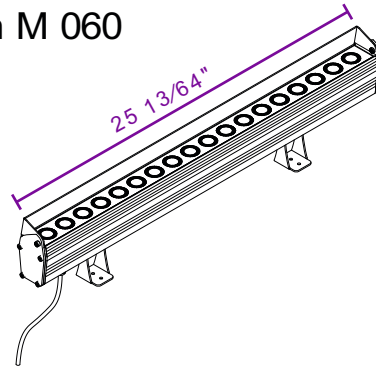

Technical Specifications

Twin M DALI/ON-OFF

General

Control	DALI or ON-OFF
Color Depth	256

Physical

Size	2 23/64" x 2 61/64"
Body	Aluminum Extrusion
Connections	IP67 Connector
Working Temperature	-13 °F ~ 122°F
Protection Class	IP67

* Product lengths may vary. For details, see the technical drawing section.

Optical

Luminous Flux	(*) 2160lm, 4320lm, 6480lm, 8640lm
Beam Angle	10°, 25°, 45°, 60°, 10°x35°, 10°x60°

* Lumen values are given for Wash X 030, Wash X 060, Wash X 090 and Wash X 120, respectively.

Twin M 090

Twin M 120

Options

With antiglare

Without antiglare

All dimensions are in inches

Accessories

Twin M DALI/ON-OFF